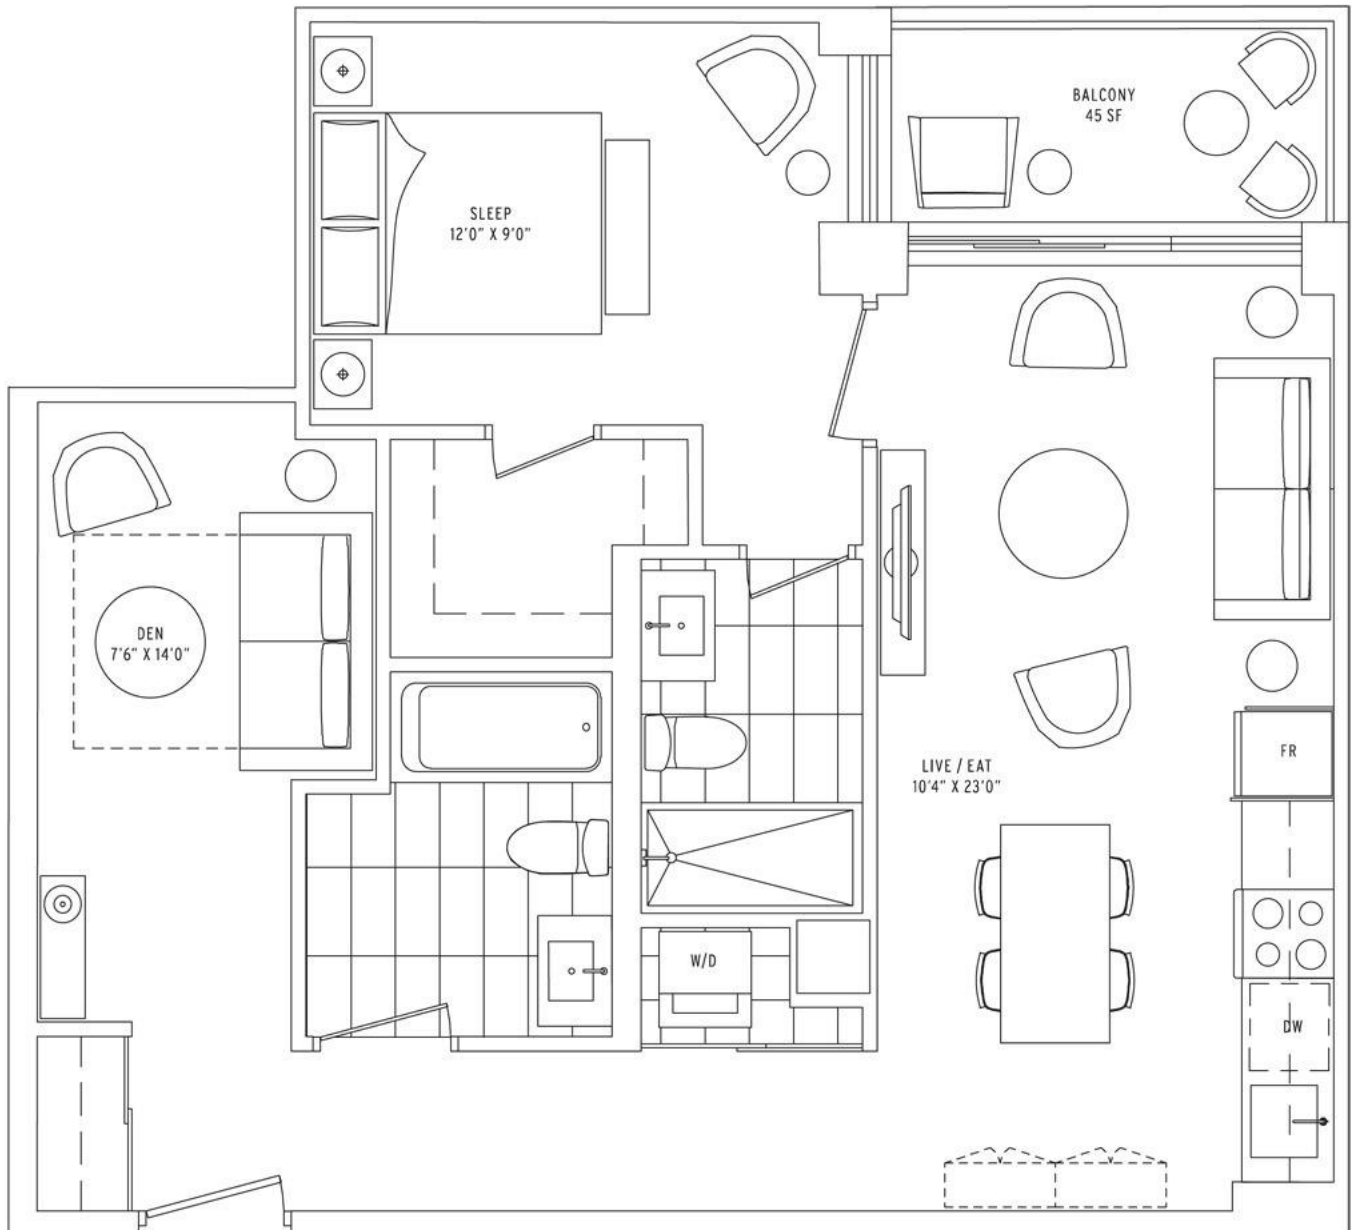

B16 733 sq ft, 1 bed, 1 bath, den, SW view

*Plan courtesy of developer.
Dimensions are only approximate and
may not reflect actual measurements.*