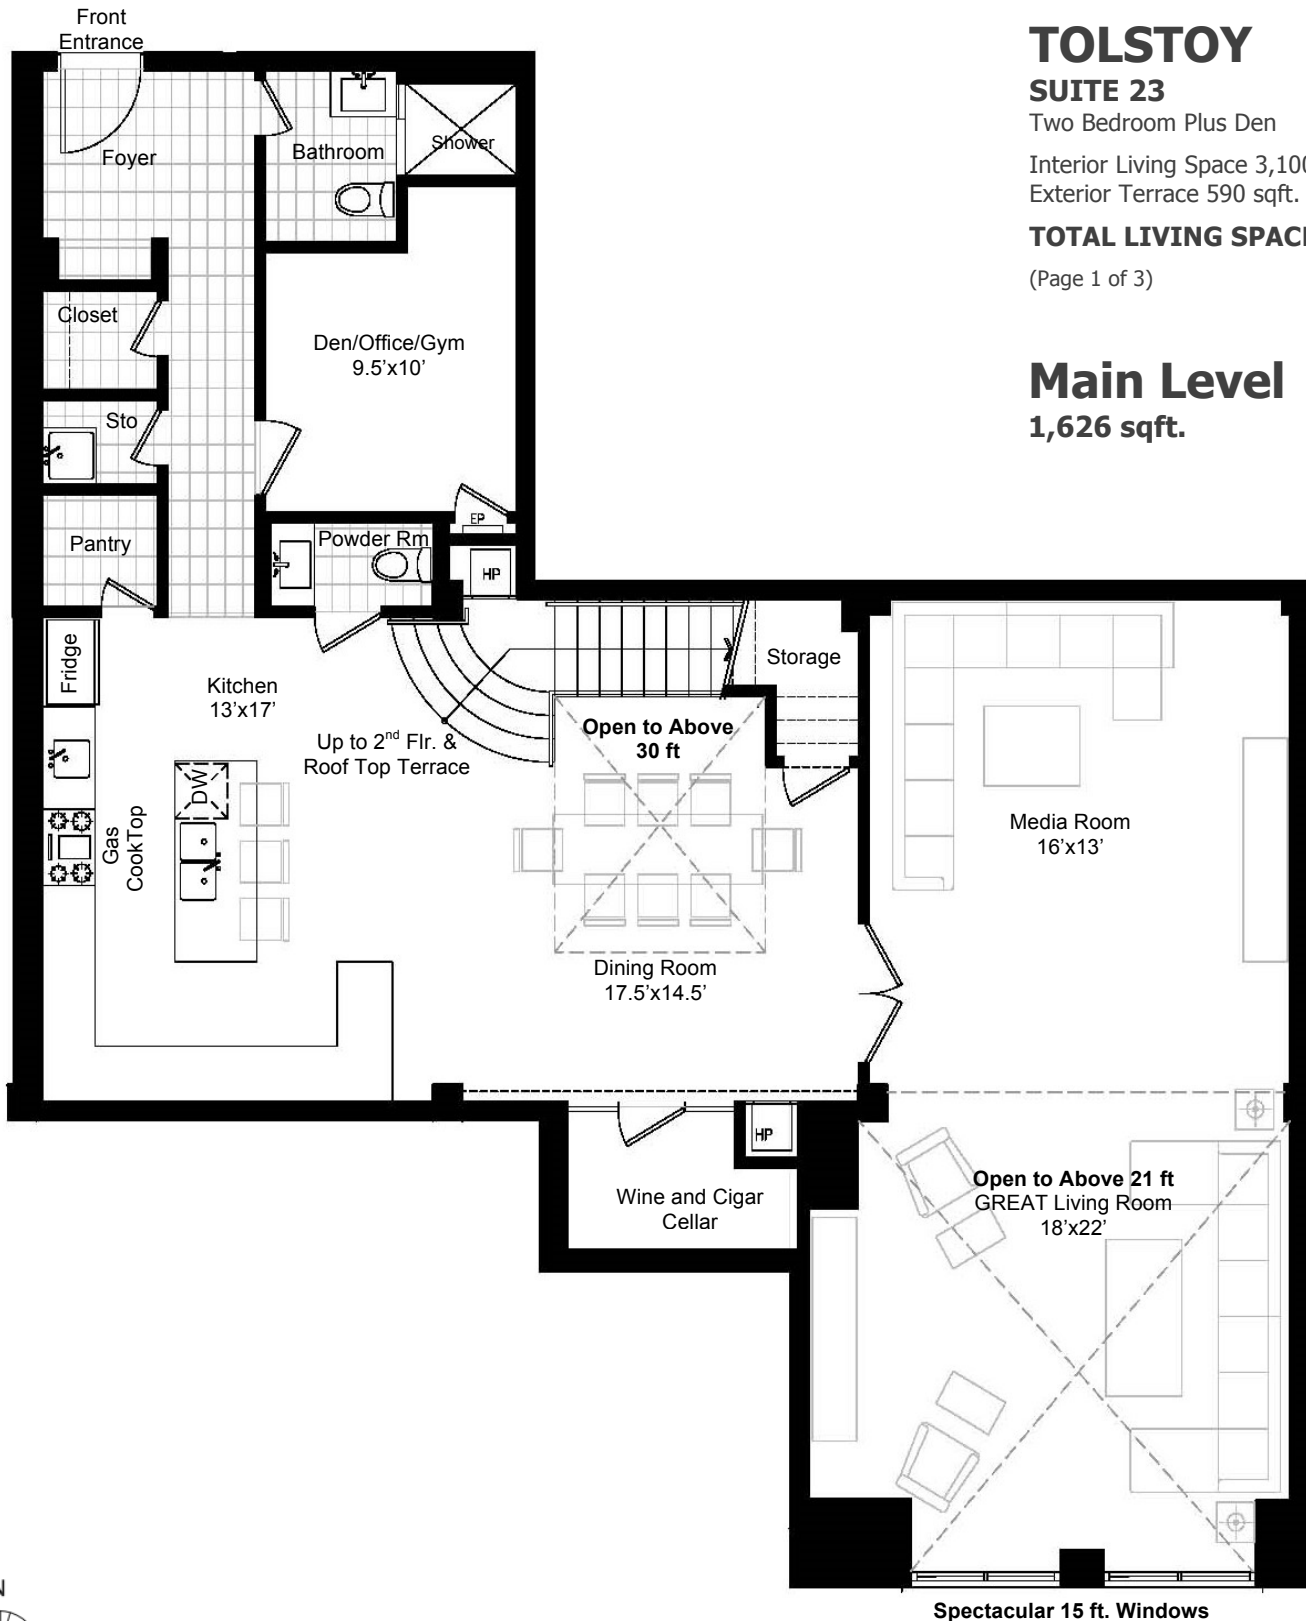

### SUITE 23

Two Bedroom Plus Den

Interior Living Space 3,100 sqft.

Exterior Terrace 590 sqft.

**TOTAL LIVING SPACE 3,690 sqft**

(Page 1 of 3)

## Main Level

**1,626 sqft.**

### SUITE 23

Two Bedroom Plus Den

Interior Living Space 3,100 sqft.  
Exterior Terrace 590 sqft.

**TOTAL LIVING SPACE 3,690 sqft**

(Page 2 of 3)

**Upper Level**  
**1,260 sqft.**