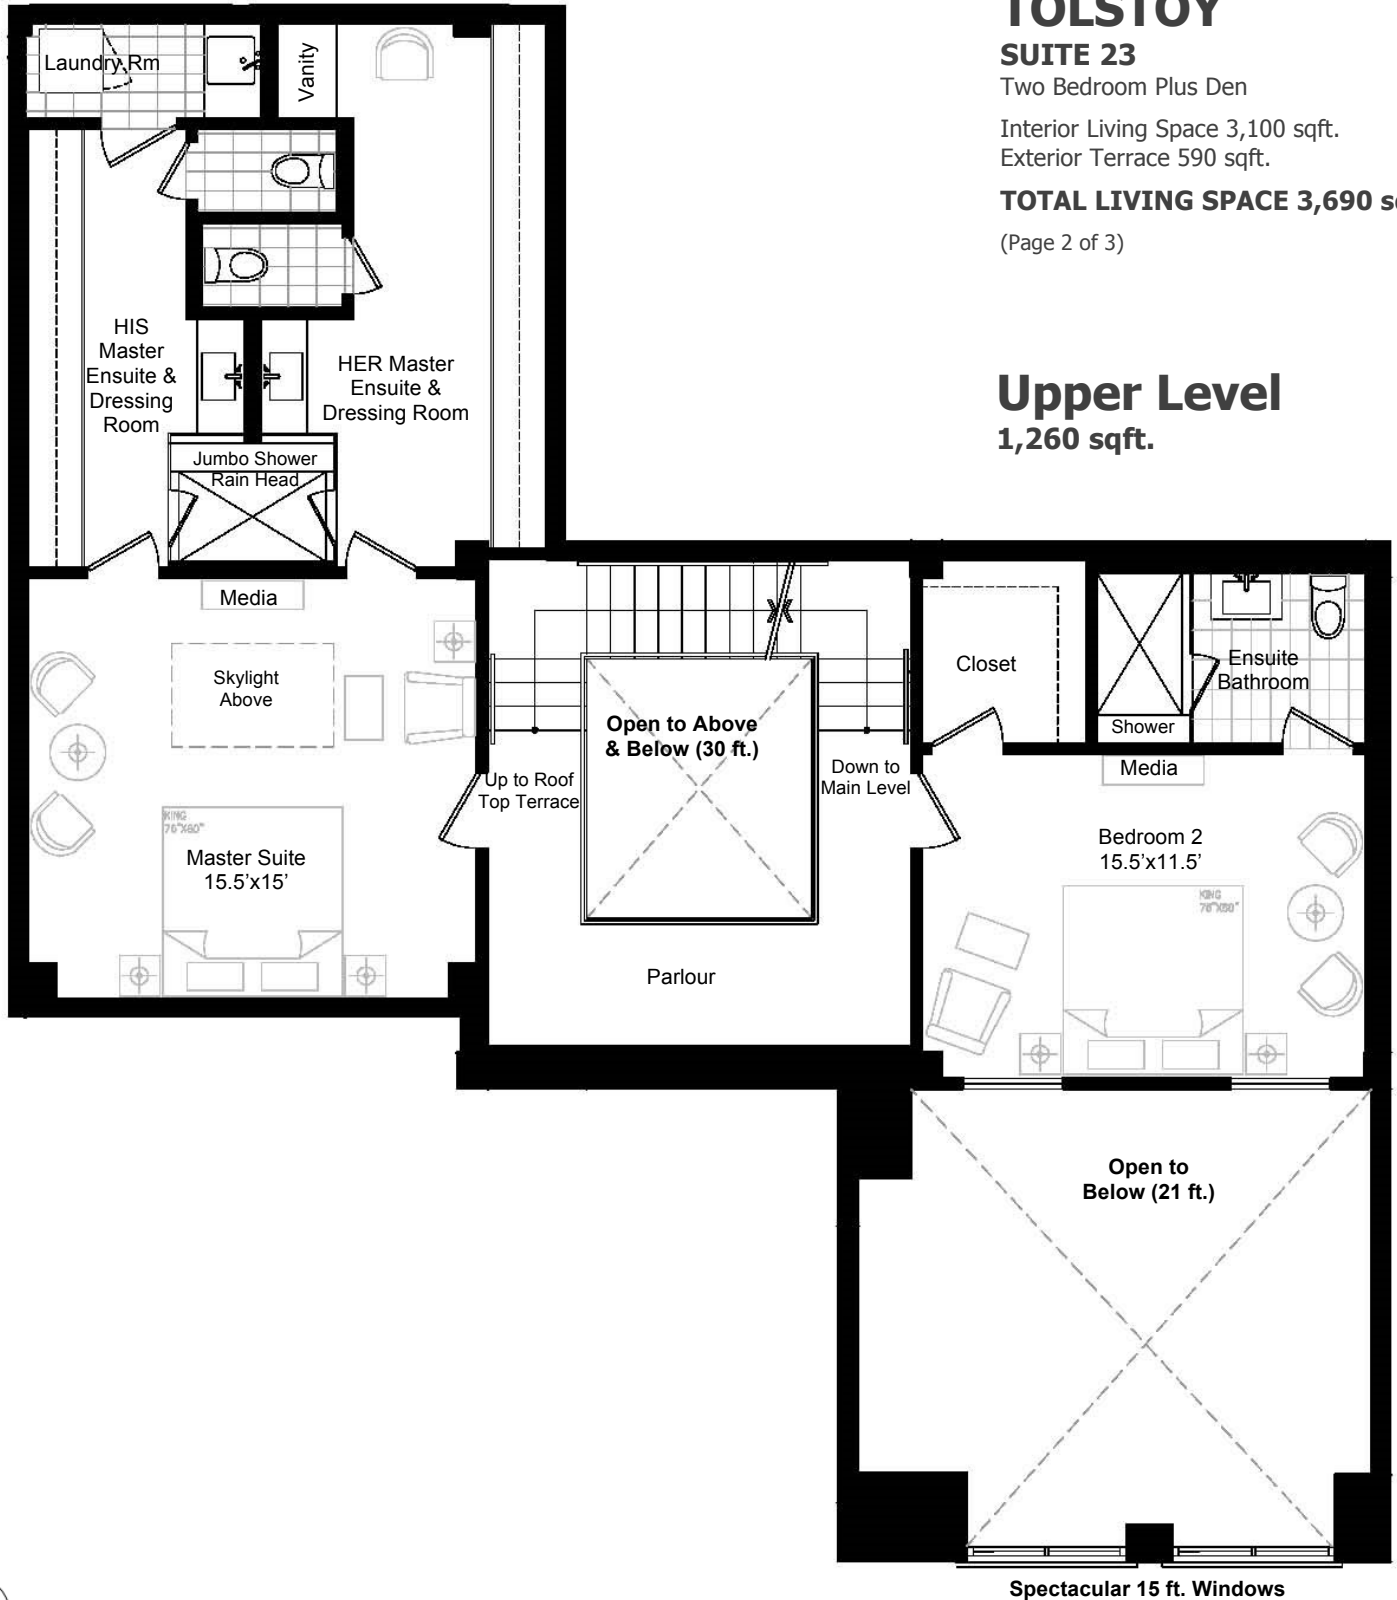

### SUITE 23

Two Bedroom Plus Den

Interior Living Space 3,100 sqft.

Exterior Terrace 590 sqft.

**TOTAL LIVING SPACE 3,690 sqft**

(Page 1 of 3)

## Main Level

**1,626 sqft.**

### SUITE 23

Two Bedroom Plus Den

Interior Living Space 3,100 sqft.  
Exterior Terrace 590 sqft.

**TOTAL LIVING SPACE 3,690 sqft**

(Page 2 of 3)

**Upper Level**  
**1,260 sqft.**

## SUITE 23

Two Bedroom Plus Den

Interior Living Space 3,100 sqft.

Exterior Terrace 590 sqft.

**TOTAL LIVING SPACE 3,690 sqft**

(Page 3 of 3)